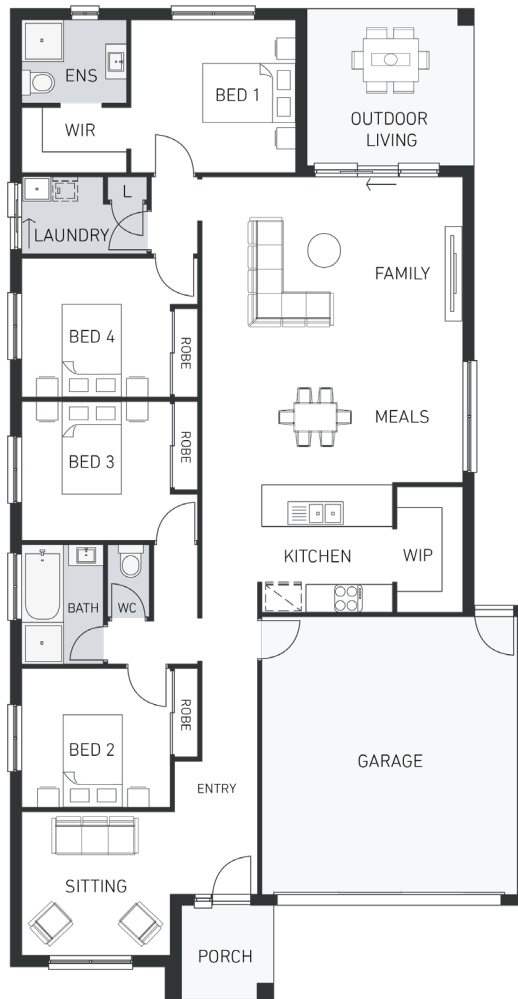

BELLA 151

AVAILABLE FROM \$155,000

Includes rear master bedroom, 16.3 sq.
Suits lot size 10.5 x 25m +

HOME SPECIFICATION (m)

TO SUIT LOT WIDTH	10.5
TO SUIT LOT LENGTH	24.0
TOTAL AREA (m ²)	151.0
TOTAL AREA (sq)	16.3
HOUSE LENGTH	18.9
HOUSE WIDTH	9.2

SOFIA 209

AVAILABLE FROM \$177,000

 4
  2.5
  2
  2

Includes front master bedroom, 22.6 sq.
Suits lot size 12.5 x 28m +

HOME SPECIFICATION (m)		AREAS (m)			
TO SUIT LOT WIDTH	12.5	BEDROOM 1	3.5 x 3.6	FAMILY / MEALS	4.3 x 6.1
TO SUIT LOT LENGTH	28.0	BEDROOM 2	3.2 x 3.0	SITTING	3.8 x 3.6
TOTAL AREA (m ²)	210.0	BEDROOM 3	3.0 x 3.0	OUTDOOR LIVING	3.0 x 3.1
TOTAL AREA (sq)	22.6	BEDROOM 4	3.0 x 3.0	GARAGE	5.5 x 6.0
HOUSE LENGTH	21.37				
HOUSE WIDTH	11.2				

HOME SPECIFICATION (m)

TO SUIT LOT WIDTH	12.5
TO SUIT LOT LENGTH	28.0
TOTAL AREA (m ²)	210.0
TOTAL AREA (sq)	22.6
HOUSE LENGTH	21.37
HOUSE WIDTH	11.2

AREAS (m)

BEDROOM 1	3.6 x 3.3	FAMILY / MEALS	5.6 x 6.6
BEDROOM 2	3.2 x 3.0	SITTING	3.2 x 3.1
BEDROOM 3	3.2 x 3.0	OUTDOOR LIVING	3.6 x 3.4
BEDROOM 4	3.2 x 3.0	GARAGE	5.5 x 6.0

HOME SPECIFICATION (m)

TO SUIT LOT WIDTH	14.0
TO SUIT LOT LENGTH	28.0
TOTAL AREA (m ²)	227.0
TOTAL AREA (sq)	24.5
HOUSE LENGTH	21.4
HOUSE WIDTH	12.7

AREAS (m)

BEDROOM 1	4.3 x 3.6	FAMILY / MEALS	4.8 x 6.1
BEDROOM 2	3.7 x 3.0	SITTING	4.2 x 3.6
BEDROOM 3	3.5 x 3.0	OUTDOOR LIVING	3.5 x 3.1
BEDROOM 4	3.0 x 3.0	GARAGE	6.0 x 6.0