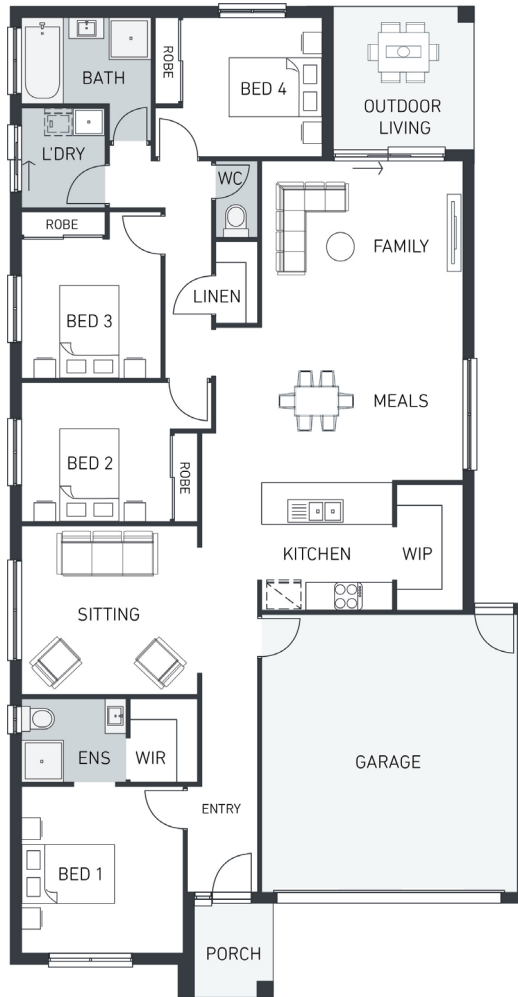

BELLA 151

AVAILABLE FROM \$155,000

Includes rear master bedroom, 16.3 sq.
Suits lot size 10.5 x 25m +

HOME SPECIFICATION (m)

TO SUIT LOT WIDTH	10.5
TO SUIT LOT LENGTH	24.0
TOTAL AREA (m ²)	151.0
TOTAL AREA (sq)	16.3
HOUSE LENGTH	18.9
HOUSE WIDTH	9.2

AREAS (m)

BEDROOM 1	3.9 x 4.0	FAMILY / MEALS	4.0 x 6.7
BEDROOM 2	3.0 x 2.8	STUDY	3.8 x 3.6
BEDROOM 3	3.0 x 2.8	OUTDOOR LIVING	2.6 x 3.4
		GARAGE	5.5 x 6.0

1300 672 484
orbithomes.com.au

Orbit
HOMES

Disclaimer: Orbit Homes Australia Pty Ltd. CDB-U 50505. Orbit Homes Queensland Pty Ltd. QBC716019.

SOFIA 209

AVAILABLE FROM \$177,000

 4
  2.5
  2
  2

Includes front master bedroom, 22.6 sq.
Suits lot size 12.5 x 28m +

HOME SPECIFICATION (m)		AREAS (m)			
TO SUIT LOT WIDTH	12.5	BEDROOM 1	3.5 x 3.6	FAMILY / MEALS	4.3 x 6.1
TO SUIT LOT LENGTH	28.0	BEDROOM 2	3.2 x 3.0	SITTING	3.8 x 3.6
TOTAL AREA (m ²)	210.0	BEDROOM 3	3.0 x 3.0	OUTDOOR LIVING	3.0 x 3.1
TOTAL AREA (sq)	22.6	BEDROOM 4	3.0 x 3.0	GARAGE	5.5 x 6.0
HOUSE LENGTH	21.37				
HOUSE WIDTH	11.2				

HOME SPECIFICATION (m)

TO SUIT LOT WIDTH	12.5
TO SUIT LOT LENGTH	28.0
TOTAL AREA (m ²)	210.0
TOTAL AREA (sq)	22.6
HOUSE LENGTH	21.37
HOUSE WIDTH	11.2

AREAS (m)

BEDROOM 1	3.6 x 3.3	FAMILY / MEALS	5.6 x 6.6
BEDROOM 2	3.2 x 3.0	SITTING	3.2 x 3.1
BEDROOM 3	3.2 x 3.0	OUTDOOR LIVING	3.6 x 3.4
BEDROOM 4	3.2 x 3.0	GARAGE	5.5 x 6.0