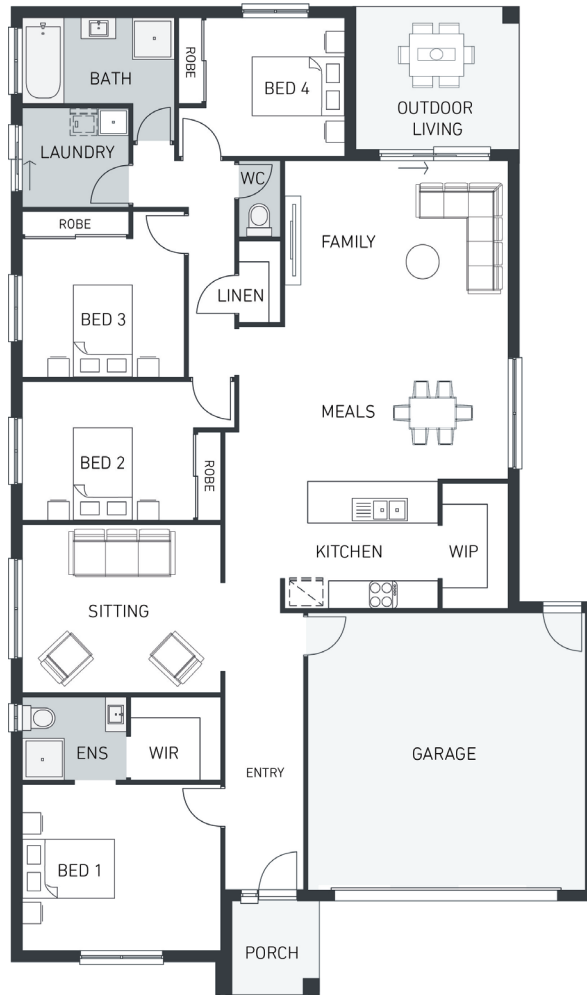

SOFIA 209

AVAILABLE FROM \$177,000

 4
  2.5
  2
  2

Includes front master bedroom, 22.6 sq.
Suits lot size 12.5 x 28m +

HOME SPECIFICATION (m)		AREAS (m)			
TO SUIT LOT WIDTH	12.5	BEDROOM 1	3.5 x 3.6	FAMILY / MEALS	4.3 x 6.1
TO SUIT LOT LENGTH	28.0	BEDROOM 2	3.2 x 3.0	SITTING	3.8 x 3.6
TOTAL AREA (m ²)	210.0	BEDROOM 3	3.0 x 3.0	OUTDOOR LIVING	3.0 x 3.1
TOTAL AREA (sq)	22.6	BEDROOM 4	3.0 x 3.0	GARAGE	5.5 x 6.0
HOUSE LENGTH	21.37				
HOUSE WIDTH	11.2				

HOME SPECIFICATION (m)

TO SUIT LOT WIDTH	12.5
TO SUIT LOT LENGTH	28.0
TOTAL AREA (m ²)	210.0
TOTAL AREA (sq)	22.6
HOUSE LENGTH	21.37
HOUSE WIDTH	11.2

AREAS (m)

BEDROOM 1	3.6 x 3.3	FAMILY / MEALS	5.6 x 6.6
BEDROOM 2	3.2 x 3.0	SITTING	3.2 x 3.1
BEDROOM 3	3.2 x 3.0	OUTDOOR LIVING	3.6 x 3.4
BEDROOM 4	3.2 x 3.0	GARAGE	5.5 x 6.0

1300 672 484
orbithomes.com.au

Orbit
HOMES

Disclaimer: Orbit Homes Australia Pty Ltd. CDB-U 50505. Orbit Homes Queensland Pty Ltd. QBC716019.

LUCIA 227

AVAILABLE FROM \$188,000

 4  2.5  2  2

Includes front master bedroom, 22.6 sq.
Suits lot size 12.5m x 28m +

HOME SPECIFICATION (m)

TO SUIT LOT WIDTH	14.0
TO SUIT LOT LENGTH	28.0
TOTAL AREA (m ²)	227.0
TOTAL AREA (sq)	24.5
HOUSE LENGTH	21.4
HOUSE WIDTH	12.7

AREAS (m)

BEDROOM 1	4.3 x 3.6	FAMILY / MEALS	4.8 x 6.1
BEDROOM 2	3.7 x 3.0	SITTING	4.2 x 3.6
BEDROOM 3	3.5 x 3.0	OUTDOOR LIVING	3.5 x 3.1
BEDROOM 4	3.0 x 3.0	GARAGE	6.0 x 6.0