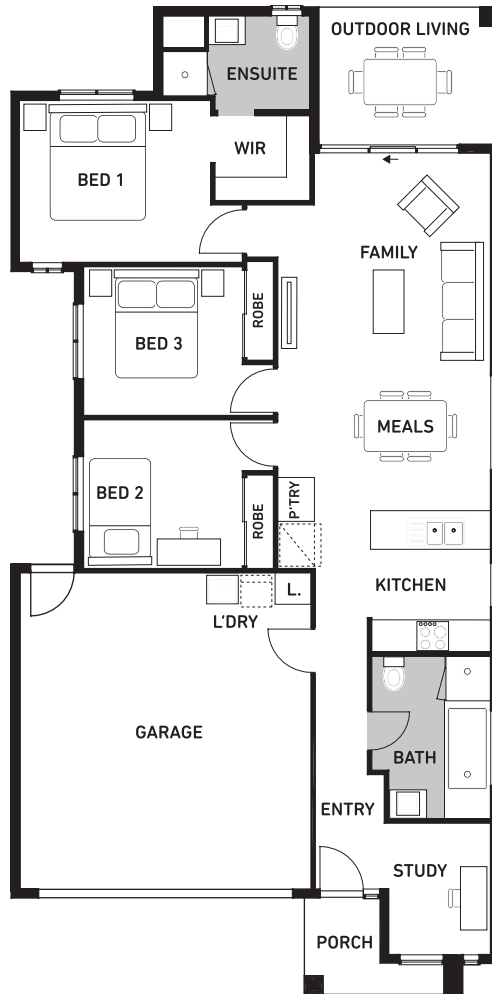

BELLA 151

AVAILABLE FROM \$155,000

Includes rear master bedroom, 16.3 sq.
Suits lot size 10.5 x 25m +

HOME SPECIFICATION (m)

TO SUIT LOT WIDTH	10.5
TO SUIT LOT LENGTH	24.0
TOTAL AREA (m ²)	151.0
TOTAL AREA (sq)	16.3
HOUSE LENGTH	18.9
HOUSE WIDTH	9.2

AREAS (m)

BEDROOM 1	3.9 x 4.0	FAMILY / MEALS	4.0 x 6.7
BEDROOM 2	3.0 x 2.8	STUDY	3.8 x 3.6
BEDROOM 3	3.0 x 2.8	OUTDOOR LIVING	2.6 x 3.4
		GARAGE	5.5 x 6.0

1300 672 484
orbithomes.com.au

Orbit
HOMES

Disclaimer: Orbit Homes Australia Pty Ltd. CDB-U 50505. Orbit Homes Queensland Pty Ltd. QBC716019.

SOFIA 209

AVAILABLE FROM \$177,000

 4
  2.5
  2
  2

Includes front master bedroom, 22.6 sq.
Suits lot size 12.5 x 28m +

HOME SPECIFICATION (m)		AREAS (m)			
TO SUIT LOT WIDTH	12.5	BEDROOM 1	3.5 x 3.6	FAMILY / MEALS	4.3 x 6.1
TO SUIT LOT LENGTH	28.0	BEDROOM 2	3.2 x 3.0	SITTING	3.8 x 3.6
TOTAL AREA (m ²)	210.0	BEDROOM 3	3.0 x 3.0	OUTDOOR LIVING	3.0 x 3.1
TOTAL AREA (sq)	22.6	BEDROOM 4	3.0 x 3.0	GARAGE	5.5 x 6.0
HOUSE LENGTH	21.37				
HOUSE WIDTH	11.2				

HOME SPECIFICATION (m)

TO SUIT LOT WIDTH	12.5
TO SUIT LOT LENGTH	28.0
TOTAL AREA (m ²)	210.0
TOTAL AREA (sq)	22.6
HOUSE LENGTH	21.37
HOUSE WIDTH	11.2

AREAS (m)

BEDROOM 1	3.6 x 3.3	FAMILY / MEALS	5.6 x 6.6
BEDROOM 2	3.2 x 3.0	SITTING	3.2 x 3.1
BEDROOM 3	3.2 x 3.0	OUTDOOR LIVING	3.6 x 3.4
BEDROOM 4	3.2 x 3.0	GARAGE	5.5 x 6.0