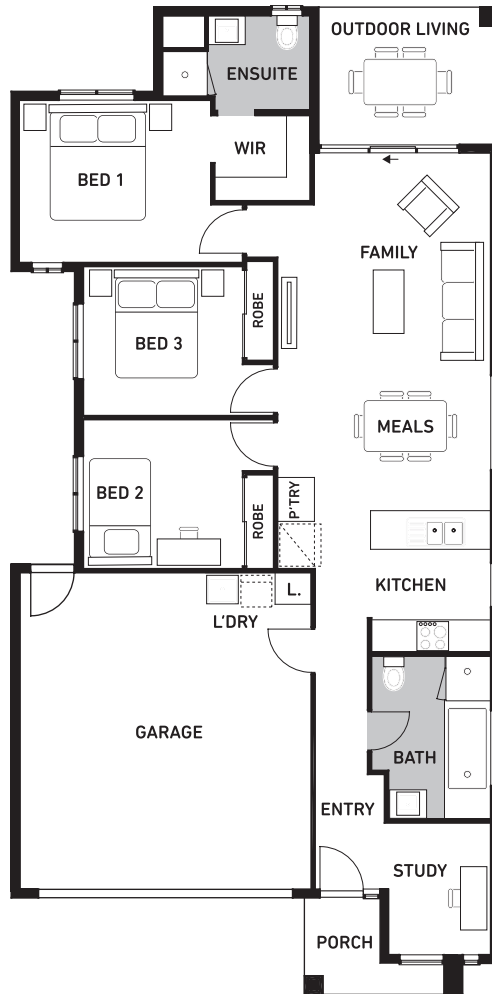

BELLA 151

AVAILABLE FROM \$155,000

Includes rear master bedroom, 16.3 sq.
Suits lot size 10.5 x 25m +

HOME SPECIFICATION (m)

TO SUIT LOT WIDTH	10.5
TO SUIT LOT LENGTH	24.0
TOTAL AREA (m ²)	151.0
TOTAL AREA (sq)	16.3
HOUSE LENGTH	18.9
HOUSE WIDTH	9.2

AREAS (m)

BEDROOM 1	3.9 x 4.0	FAMILY / MEALS	4.0 x 6.7
BEDROOM 2	3.0 x 2.8	STUDY	3.8 x 3.6
BEDROOM 3	3.0 x 2.8	OUTDOOR LIVING	2.6 x 3.4
		GARAGE	5.5 x 6.0

1300 672 484
orbithomes.com.au

Orbit
HOMES

Disclaimer: Orbit Homes Australia Pty Ltd. CDB-U 50505. Orbit Homes Queensland Pty Ltd. QBC716019.