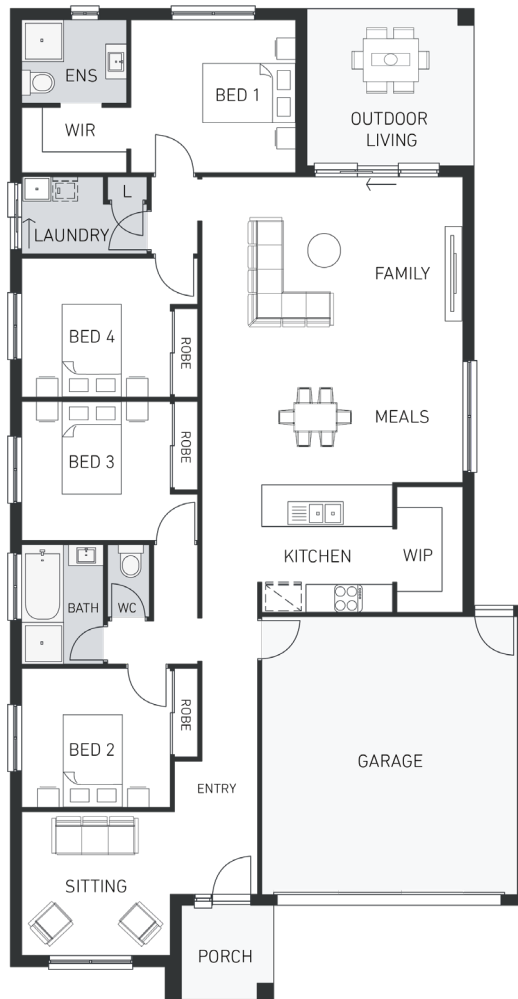

# SOFIA 210

AVAILABLE FROM \$177,000

 4
  2.5
  2
  2

Includes rear master bedroom, 22.6 sq.  
Suits lot size 12.5 x 28m +

## HOME SPECIFICATION (m)

TO SUIT LOT WIDTH	12.5
TO SUIT LOT LENGTH	28.0
TOTAL AREA (m <sup>2</sup> )	210.0
TOTAL AREA (sq)	22.6
HOUSE LENGTH	21.37
HOUSE WIDTH	11.2

## AREAS (m)

BEDROOM 1	3.6 x 3.3	FAMILY / MEALS	5.6 x 6.6
BEDROOM 2	3.2 x 3.0	SITTING	3.2 x 3.1
BEDROOM 3	3.2 x 3.0	OUTDOOR LIVING	3.6 x 3.4
BEDROOM 4	3.2 x 3.0	GARAGE	5.5 x 6.0

1300 672 484  
orbithomes.com.au