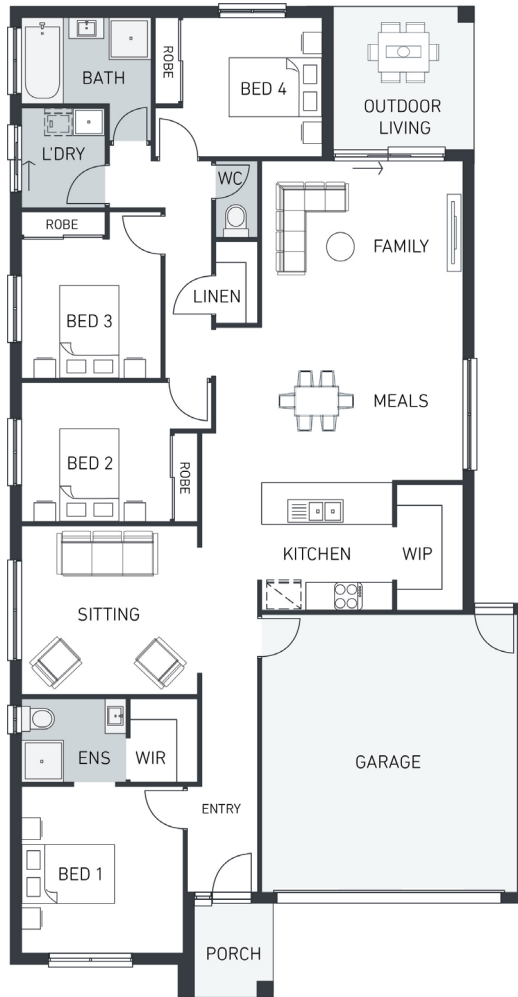

# SOFIA 209

AVAILABLE FROM \$177,000

 4
  2.5
  2
  2

Includes front master bedroom, 22.6 sq.  
Suits lot size 12.5 x 28m +

HOME SPECIFICATION (m)		AREAS (m)			
TO SUIT LOT WIDTH	12.5	BEDROOM 1	3.5 x 3.6	FAMILY / MEALS	4.3 x 6.1
TO SUIT LOT LENGTH	28.0	BEDROOM 2	3.2 x 3.0	SITTING	3.8 x 3.6
TOTAL AREA (m <sup>2</sup> )	210.0	BEDROOM 3	3.0 x 3.0	OUTDOOR LIVING	3.0 x 3.1
TOTAL AREA (sq)	22.6	BEDROOM 4	3.0 x 3.0	GARAGE	5.5 x 6.0
HOUSE LENGTH	21.37				
HOUSE WIDTH	11.2				