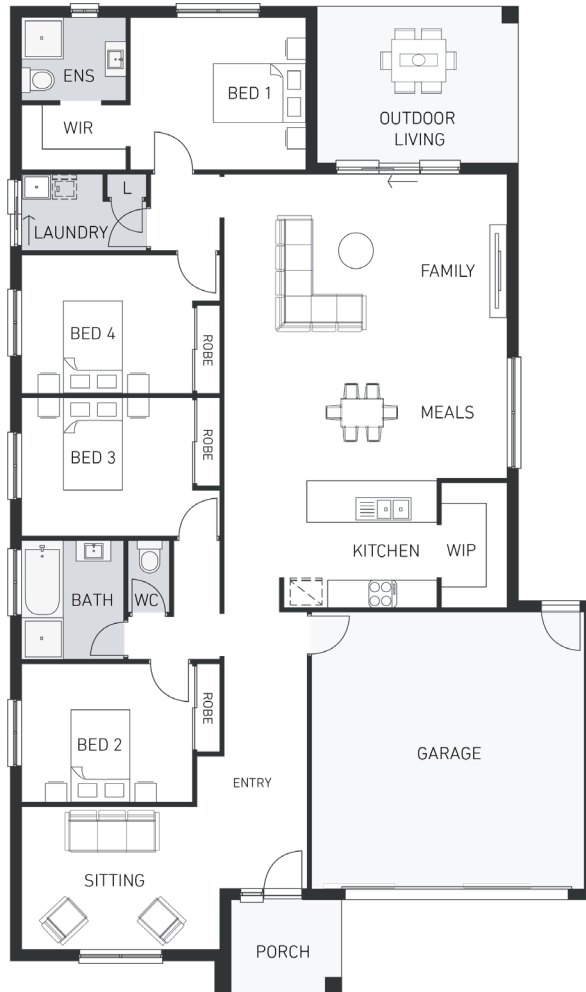

# LUCIA 235

AVAILABLE FROM \$192,000

🏠 4 🏠 2.5 📄 2 🚗 2

Includes rear master bedroom, 22.6 sq.  
Suits lot size 12.5m x 28m +

## HOME SPECIFICATION (m)

TO SUIT LOT WIDTH	14.0
TO SUIT LOT LENGTH	28.0
TOTAL AREA (m <sup>2</sup> )	235.0
TOTAL AREA (sq)	25.3
HOUSE LENGTH	21.4
HOUSE WIDTH	12.7

## AREAS (m)

BEDROOM 1	3.8 x 3.3	FAMILY / MEALS	6.1 x 6.6
BEDROOM 2	3.0 x 3.7	SITTING	4.3 x 3.1
BEDROOM 3	3.7 x 3.0	OUTDOOR LIVING	4.4 x 3.4
BEDROOM 4	3.7 x 3.0	GARAGE	5.9 x 6.0

1300 672 484  
orbithomes.com.au