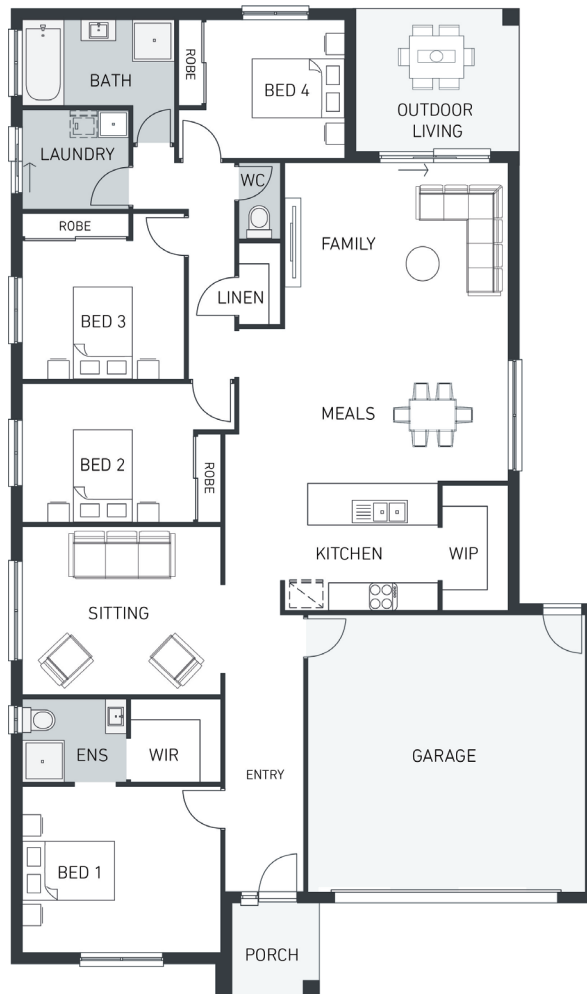

LUCIA 227

AVAILABLE FROM \$188,000

 4
  2.5
  2
  2

Includes front master bedroom, 22.6 sq.
Suits lot size 12.5m x 28m +

HOME SPECIFICATION (m)

TO SUIT LOT WIDTH	14.0
TO SUIT LOT LENGTH	28.0
TOTAL AREA (m ²)	227.0
TOTAL AREA (sq)	24.5
HOUSE LENGTH	21.4
HOUSE WIDTH	12.7

AREAS (m)

BEDROOM 1	4.3 x 3.6	FAMILY / MEALS	4.8 x 6.1
BEDROOM 2	3.7 x 3.0	SITTING	4.2 x 3.6
BEDROOM 3	3.5 x 3.0	OUTDOOR LIVING	3.5 x 3.1
BEDROOM 4	3.0 x 3.0	GARAGE	6.0 x 6.0

1300 672 484
orbithomes.com.au