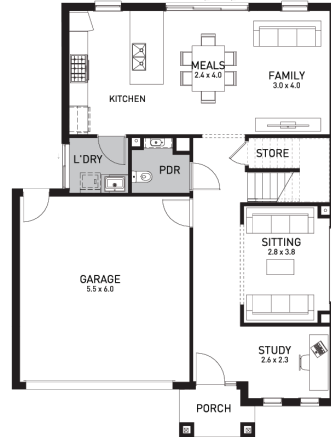

## Aspen 26 (BRIDGEHAMPTON )

Lot 6120, Hanoverian Street  
Woodlea, Aintree

Land Size: 283m<sup>2</sup>

### Inclusions:

- 7 Star energy rating + NCC requirements
- Solar PV system
- 12-month maintenance period
- Fixed Price Site Costs, Developer & Council Requirements
- Double Glazed Windows + Doors
- 2550mm High Ceilings Throughout
- Downlights Throughout
- Timber Staircase
- Butler's Pantry Fitout to Walk in Pantry
- SMEG Kitchen Appliances & Dishwasher
- Quality Floor Coverings throughout
- Concrete to Driveway and Porch (up to 35sqm)
- and all other Orbit Homes Premium 2024 Inclusions