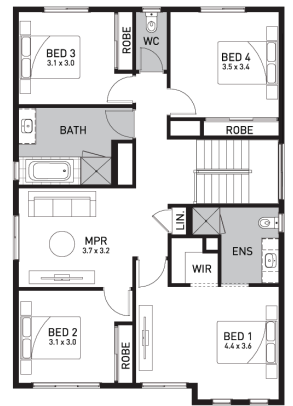

## Aspen 26 (BRIDGEHAMPTON )

Lot 6120, Hanoverian Street  
Woodlea, Aintree

Land Size: 283m<sup>2</sup>

### Inclusions:

- 7 Star energy rating + NCC requirements
- Solar PV system
- 12-month maintenance period
- Fixed Price Site Costs, Developer & Council Requirements
- Double Glazed Windows + Doors
- 2550mm High Ceilings Throughout
- Downlights Throughout
- Timber Staircase
- Butler's Pantry Fitout to Walk in Pantry
- SMEG Kitchen Appliances & Dishwasher
- Quality Floor Coverings throughout
- Concrete to Driveway and Porch (up to 35sqm)
- and all other Orbit Homes Premium 2024 Inclusions