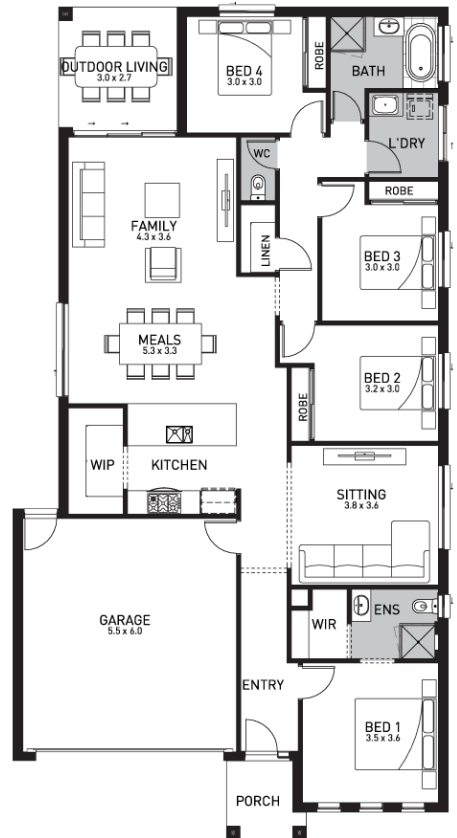

Orbit Homes Australia Pty Ltd • CDB-U 50505 • Orbit Homes Queensland Pty Ltd QBSA LIC 716019 • Facade illustrations are used as a guide only, excludes feature stone and tiles. Internal photographs are for visual purposes only. Upgraded fixtures, fittings and design items may be shown, these can be selected at additional costs, please refer to a sales consultant for further information. Price excludes timber floors, dishwasher, landscaping, decks, pergolas and BBQs. Customer connection fees to power and telephone not included. Prices subject to change without notice. Progress payments on construction. Refer to display extras list for optional extras. Not too be used with any other offer. Excludes stamp duty and costs. Excludes excavation and removal of any rock, deep sewer connections and re-pegging to block, if required. House and land package total price may include developer incentives & rebates and any builder referral fees at the time of issue. Developer incentives & rebates and any builder referral fees may be withdrawn at any time to the discretion of the land developer.

Land price = $410,000 | Date created 13/07/2020 | Valid for 60 days.